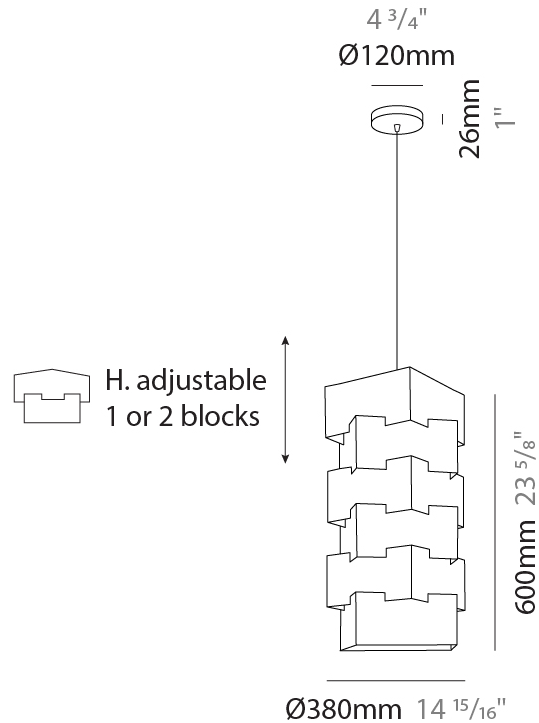

BUILDING SUSPENSION

D61082-

base number   Finish
Options

1. To build a product code in our configurator select the specify button on the base model # product page
2. To build a manual product code on this datasheet choose from the options listed below in blue font and add the suffix to the base model #

GENERAL

Series: Building
Brand: Linea Zero
Division: Design
Mounting Type: Suspension
Mounting Location: Ceiling
Subcategory: Pendant

PHYSICAL

Shape: Abstract
Diameter (mm): 380
Diameter (in): 14 ¹⁵/₁₆
Height (mm): 600
Height (in): 23 ⁵/₈
Light Distribution: Omnidirectional
Diffuser: Polilux™ Shade - See Finish Options
Fixture Finish: WHI / SIL / NGD / COP / PKM
Fixture Material: Polilux™/ Metal holder

ELECTRICAL

Number of Lamps: 1
Lamp Type: LED Retrofit
Bulb Included: Bulb Not Included
Max. Wattage Per Lamp (W): 7
Lamp Base: E26
Input Voltage (V): 120
Upon Request: 277Vac / GU24

LED

OPTICAL

RATINGS AND CERTIFICATIONS

Certified By: Certified for North American Standards
IP rating: IP20

PROJECT	_____
TYPE	_____
SPECIFIER	_____
QUANTITY	_____
DATE	_____