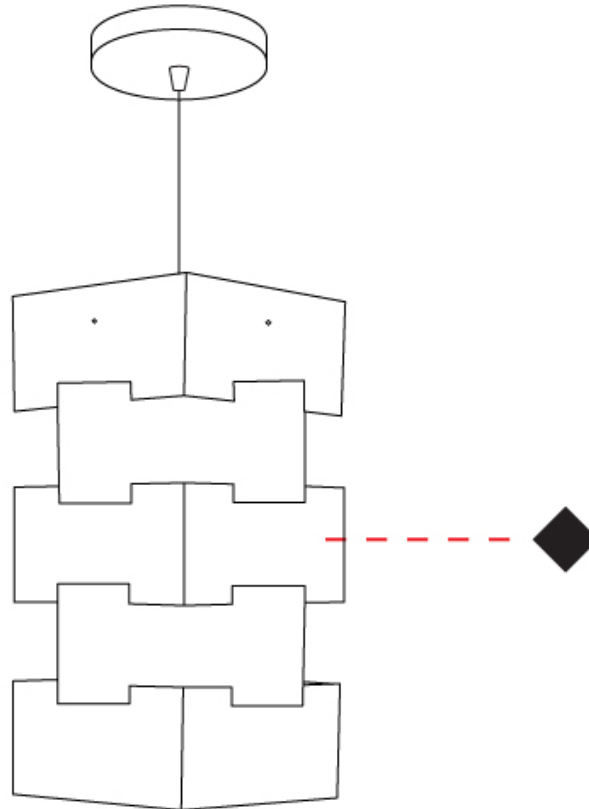

D61083-

PROJECT

TYPE

SPECIFIER

QUANTITY

DATE

D