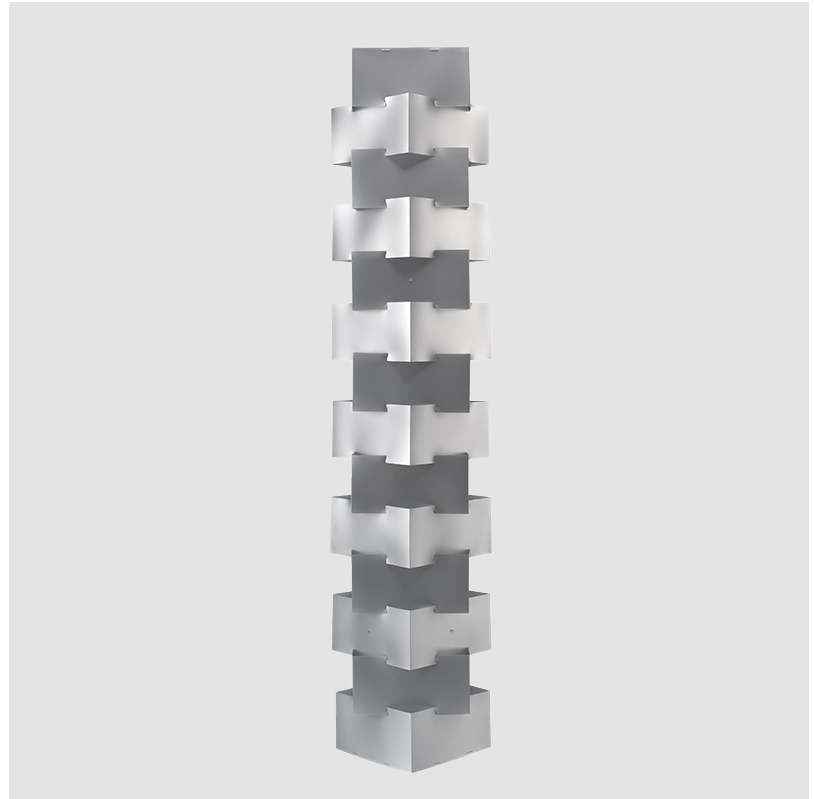

PROJECT
TYPE
SPECIFIER
QUANTITY
DATE

BUILDING PORTABLE

D64055-

base number   Finish
Options

1. To build a product code in our configurator select the specify button on the base model # product page
2. To build a manual product code on this datasheet choose from the options listed below in blue font and add the suffix to the base model #

GENERAL

Series: Building
Brand: Linea Zero
Division: Design
Mounting Type: Portable
Mounting Location: Floor
Subcategory: Ambient

PHYSICAL

Shape: Abstract
Diameter (mm): 380
Diameter (in): 14 ¹⁵/₁₆
Height (mm): 1640
Height (in): 64 ⁹/₁₆
Light Distribution: Omnidirectional
Diffuser: Polilux™ Shade - See Finish Options
Fixture Finish: WHI / SIL / NGD / COP / PKM
Fixture Material: Polilux™/ Metal holder

ELECTRICAL

Number of Lamps: 3
Lamp Type: LED Retrofit
Bulb Included: Bulb Not Included
Max. Wattage Per Lamp (W): 7
Lamp Base: E26
Input Voltage (V): 120
Upon Request: 277Vac / GU24

LED

OPTICAL

RATINGS AND CERTIFICATIONS

Certified By: Certified for North American Standards
IP rating: IP20